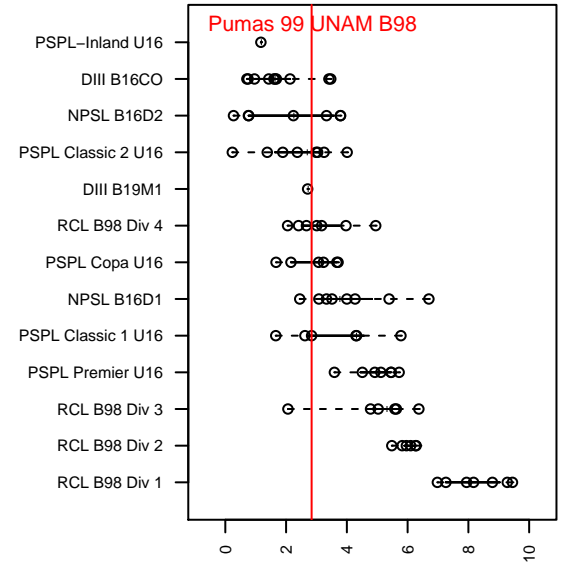

**attack and defense rating
relative to others at age
and all opponents in last 13 months**